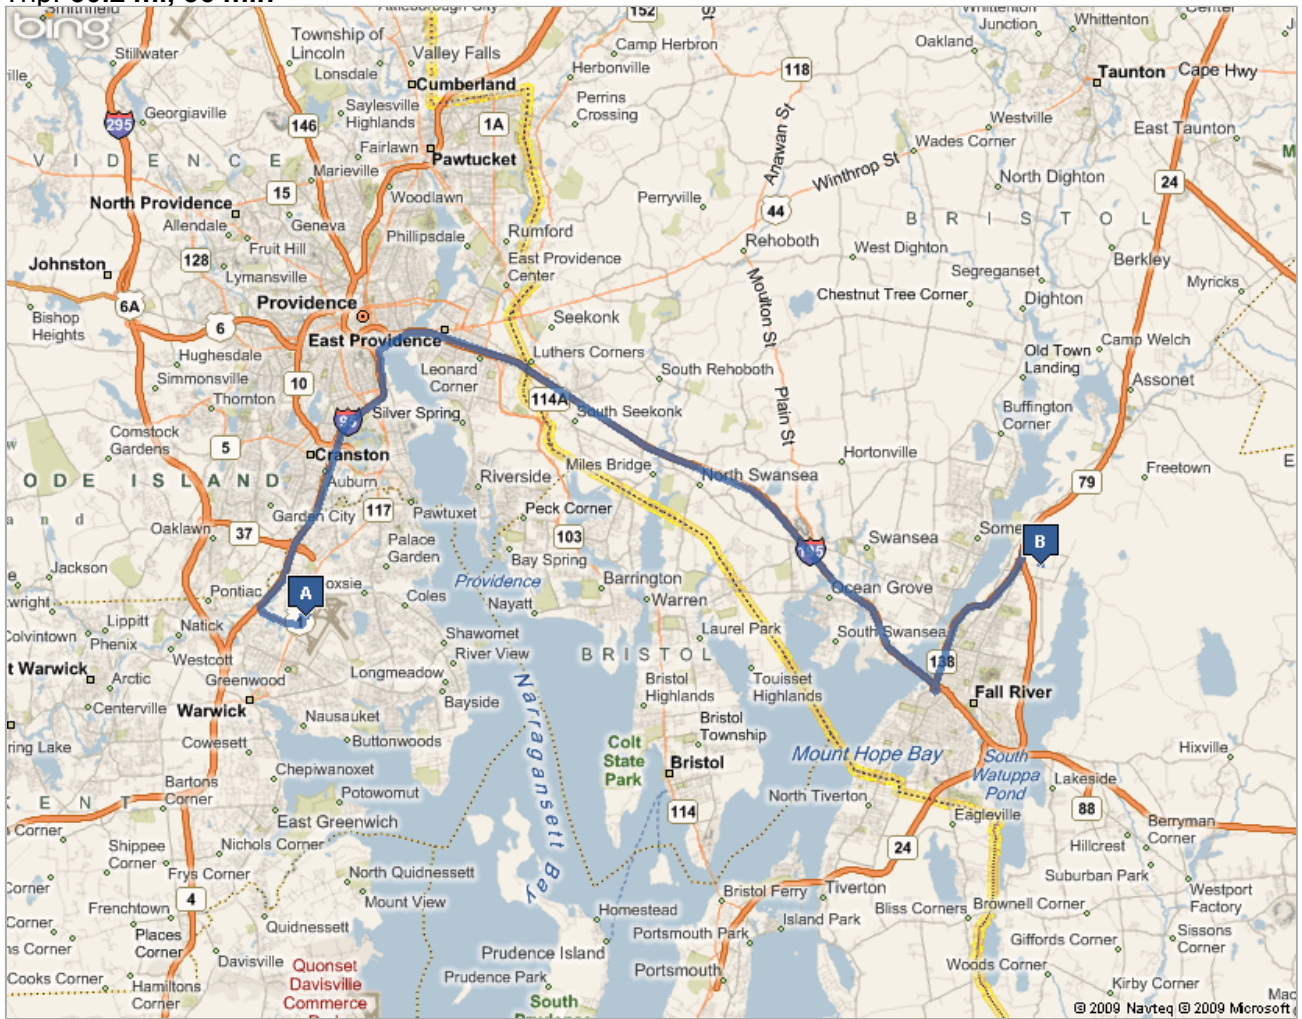

Bing Maps

A: **Theodore Francis Green State Airport, RI**
 B: **421 Currant Rd, Fall River, MA 02720-4712**
 Trip: **30.2 mi, 36 min**

NC12, Inc.
 (508) 677-2225

 **FREE!** Use **Live Search 411** to find movies, businesses & more: **800-CALL-411**.

 Theodore Francis Green State Airport, RI	A-B: 30.2 mi 36 min
1. Depart from Theodore Francis Green State Airport, RI	0.5 mi
 2. Turn right onto Airport Connector Rd West	1.1 mi
 3. Take ramp right for I-95 North toward Providence	6.6 mi
 4. At exit 19 , take ramp right for I-195 East toward East Providence / Cape Cod <i>Entering Massachusetts</i>	<div style="border: 1px solid black; padding: 2px; display: inline-block;"> 16.1 mi 16 min </div>
 5. At exit 5 , take ramp right for SR-79 North / SR-138 North toward Taunton	4.0 mi
 6. Take ramp for SR-24 North / SR-79 / Amvets Memorial Hwy North	0.6 mi
 7. At exit 8 , take ramp right toward Airport Road / N. Main St	0.2 mi
 8. Turn right onto Industrial Park Rd , and then immediately turn right onto Airport Rd	0.8 mi
 9. Turn right onto Sykes Rd	0.4 mi
 10. Turn left onto Currant Rd	0.1 mi
 11. Arrive at 421 Currant Rd <i>The last intersection is Sykes Rd</i> <i>If you reach Graham Rd, you've gone too far</i>	

These directions are subject to the Microsoft®: Service Agreement and for informational purposes only. No guarantee is made regarding their completeness or accuracy. Construction projects, traffic, or other events may cause actual conditions to differ from these results. Map and traffic data © 2009 NAVTEQ™, AND™.

Trip: 30.2 mi, 36 min

This map is based on the map view in the browser window when you clicked Print.

A: Theodore Francis Green State Airport, RI

B: 421 Currant Rd, Fall River, MA 02720-4712