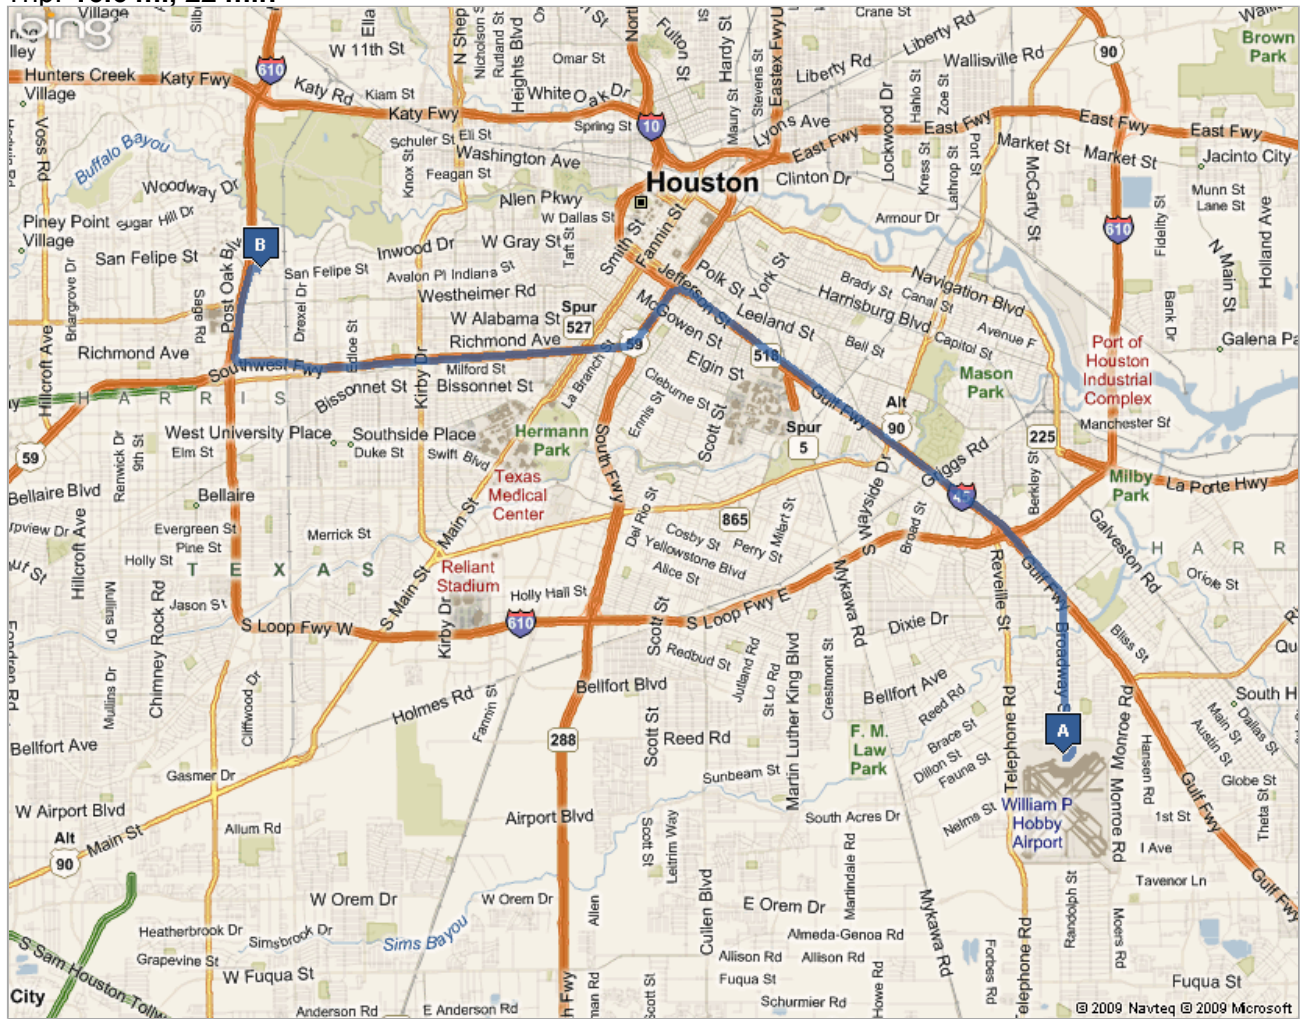

Bing Maps

A: **William P Hobby Airport, TX**
 B: **4400 Post Oak Pkwy, Houston, TX 77027-3421**
 Trip: **16.6 mi, 22 min**

NC12, Inc.
 Suite 2360
 (713) 552-1225

 **FREE!** Use **Live Search 411** to find movies, businesses & more: **800-CALL-411**.

	William P Hobby Airport, TX	A-B: 16.6 mi 22 min
	1. Depart from William P Hobby Airport, TX	0.2 mi
	2. Keep left toward Broadway St	0.1 mi
	3. Turn right onto Broadway St	1.9 mi
	4. Bear left onto Gulf Fwy , and then keep left to stay on Gulf Fwy	0.2 mi
	5. Take ramp left and follow signs for I-45 / Gulf Fwy North	6.3 mi
	6. At exit 46B , take ramp left for SR-288 / South Fwy South toward Lake Jackson / Freeport / Victoria	0.9 mi
	7. Take ramp right for US-59 / Southwest Fwy South toward Victoria	5.3 mi
	8. Take ramp right and follow signs for I-610 North	1.1 mi
	9. At exit 9 , take ramp right for W Loop Fwy S toward San Felipe St / Post Oak Blvd	0.4 mi
	10. Turn right onto Post Oak Pkwy	0.1 mi
	11. Turn left onto Post Oak Park Dr <i>HAMPTON INN on the corner</i>	
	12. Arrive at 4400 Post Oak Pkwy <i>The last intersection is Post Oak Pkwy</i>	

These directions are subject to the Microsoft®: Service Agreement and for informational purposes only. No guarantee is made regarding their completeness or accuracy. Construction projects, traffic, or other events may cause actual conditions to differ from these results. Map and traffic data © 2009 NAVTEQ™, AND™.

Trip: 16.6 mi, 22 min

This map is based on the map view in the browser window when you clicked Print.

A: William P Hobby Airport, TX

B: 4400 Post Oak Pkwy, Houston, TX 77027-3...